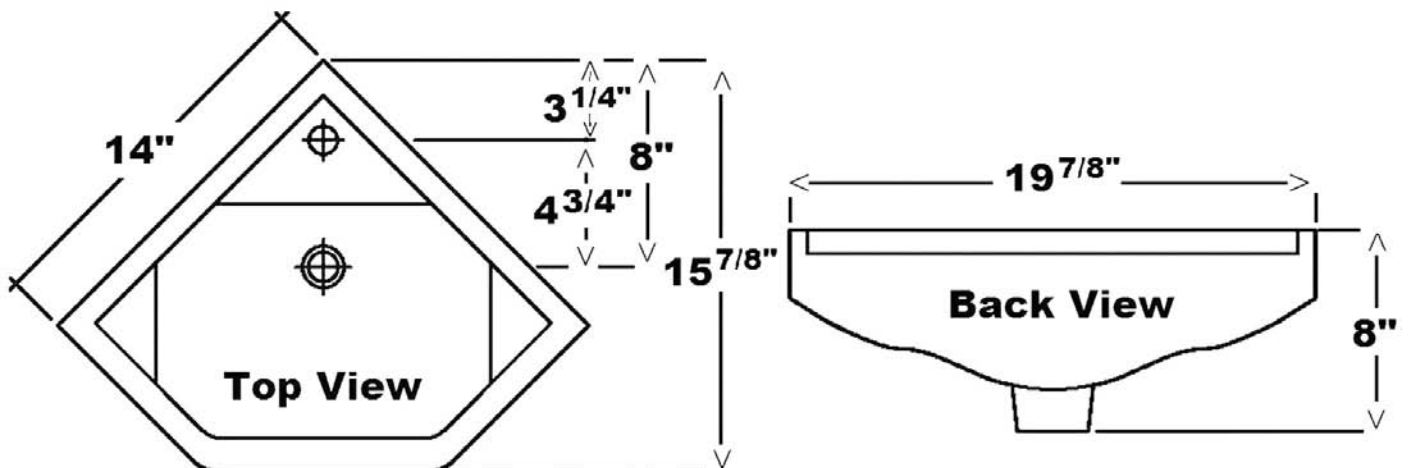

Corner Wall-Hung Basin

Cat. No.
4-750

Wall Hung Basin

W: 19 7/8"
D: 15 7/8"
H: 8"
Flange: 1 3/4"

Features

- ▶ Made of Vitreous China
- ▶ 1-Hole Only
- ▶ Contemporary Style
- ▶ Mounting Hardware Included

Interior Dimensions:

Basin Interior: 12 1/8" x 8 1/2"

Basin Depth: 4 3/4"

14" Sides * Spout hole: 1 3/8"

Colors:

WH White
BQ Bisque
BL Black

Compliance Certification
Meets or exceeds the following specifications: ASME A112 (and 19.6M) for Vitreous china fixtures.

Dimensions of fixture are nominal and may vary within the range of tolerances established by ANSI Standard A112.19.2. Dimensions and specifications subject to change without notice.