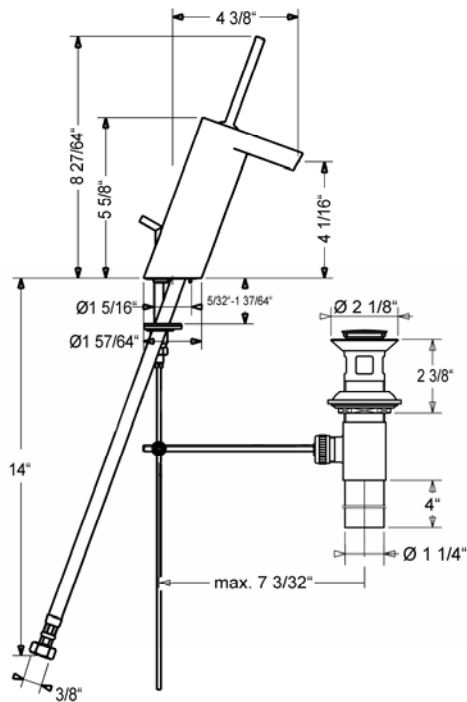

HANSASTELA Basin Mixer

5709 2201 0017

Product Specification

Single hole, single lever basin mixer
with HANSAFLOW cascade stream spout
Pop-up waste
Flexible supply hoses

Flow Rate:

1.3 gpm@60psi

Finishes Offered:

Chrome