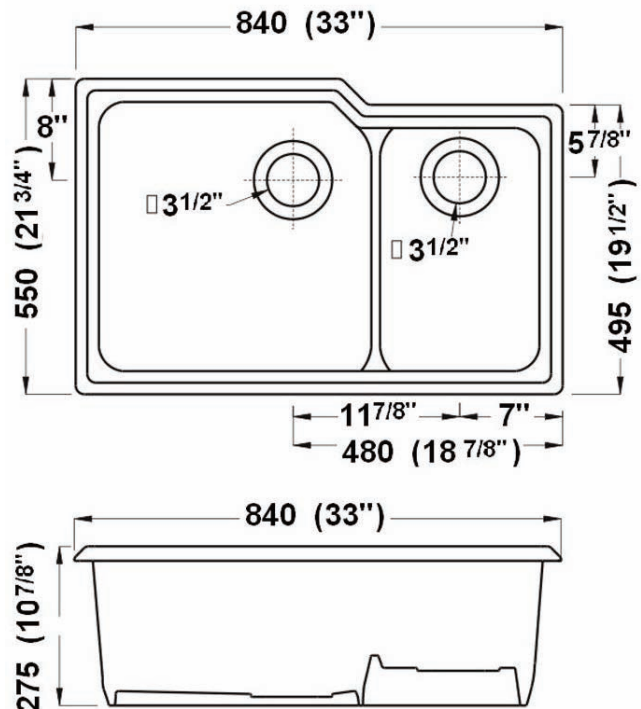

Dimensions of fixture are nominal and may vary within the range of tolerances established by ANSI Standard A112.19.2. Dimensions and specifications subject to change without notice.