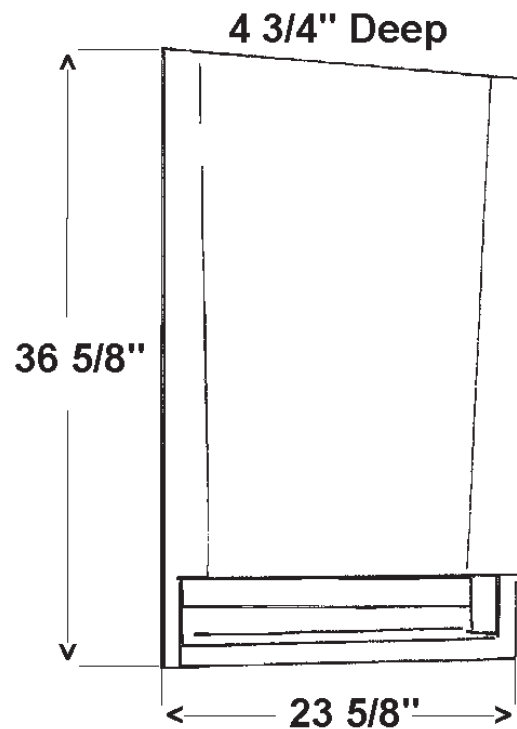

Furniture

W: 23 5/8"

D: 4 3/4"

H: 36 5/8"

Features

- ▶ **Made of Laminated Wood**
- ▶ **Coordinating Furniture Line Available**

Furniture Finishes:

WH White
W3 Wenge

Dimensions of fixture are nominal and may vary. Dimensions and specifications subject to change without notice.