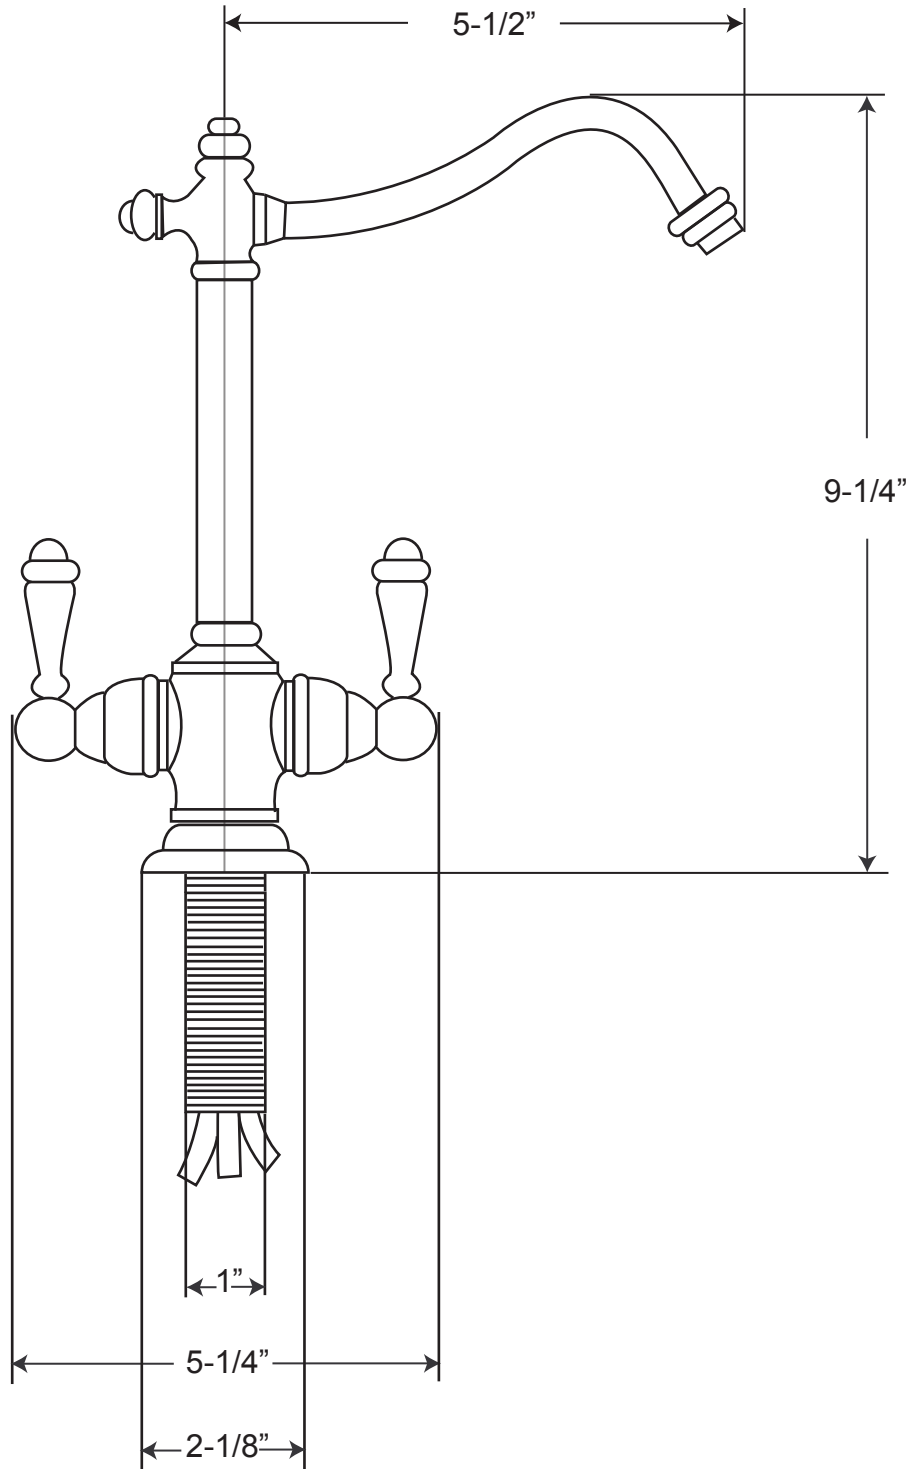

PART NO. D205

SPECIFICATION SHEET

9-1/2" Victorian hot/cold water faucet.
1/4-turn ceramin disc cartridge

Suggested hole size 1-1/16"